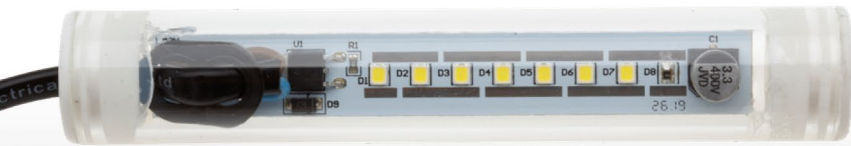

# Leddy Tube Mini

AQUAEL

## Lighting for the Leddy Mini kit

Leddy Tube Mini 3 W – the lighting dedicated to **Leddy Mini kits**. It can be easily mounted to the aquarium cover by placing the module in a special bracket. The lighting is **energy efficient** – uses less energy than conventional fluorescent lamps. It is also **safe, durable and offers a universal colour temperature**.

Leddy Tube Mini offers an **ideal kit** when combined with the Leddy Mini Creative Set.

# Leddy Tube Mini

- **An energy-saving** LED lighting module
- Easy to install
- Recommended for the **Leddy Mini Creative Set**
- Universal – **colour temperature: 6500K SUNNY**
- **Safe** – watertight – IPX8 standard
- **Durable** – up to 20,000 hours of operation
- Compatible with the Leddy Mini Creative Set
- **Made in Poland**