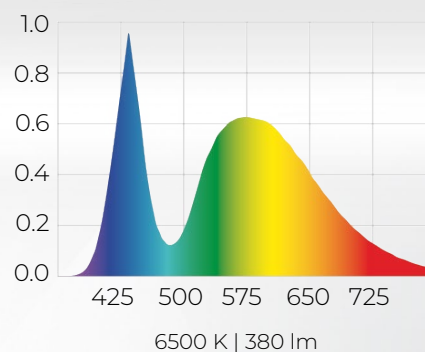

SUNNY light spectrum

Recommended for
the Leddy Mini Creative Set

122982, 122983, 122984, 122985